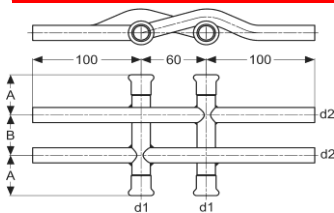

PRIKLJUČEK Z DVOJNIM PREHODOM